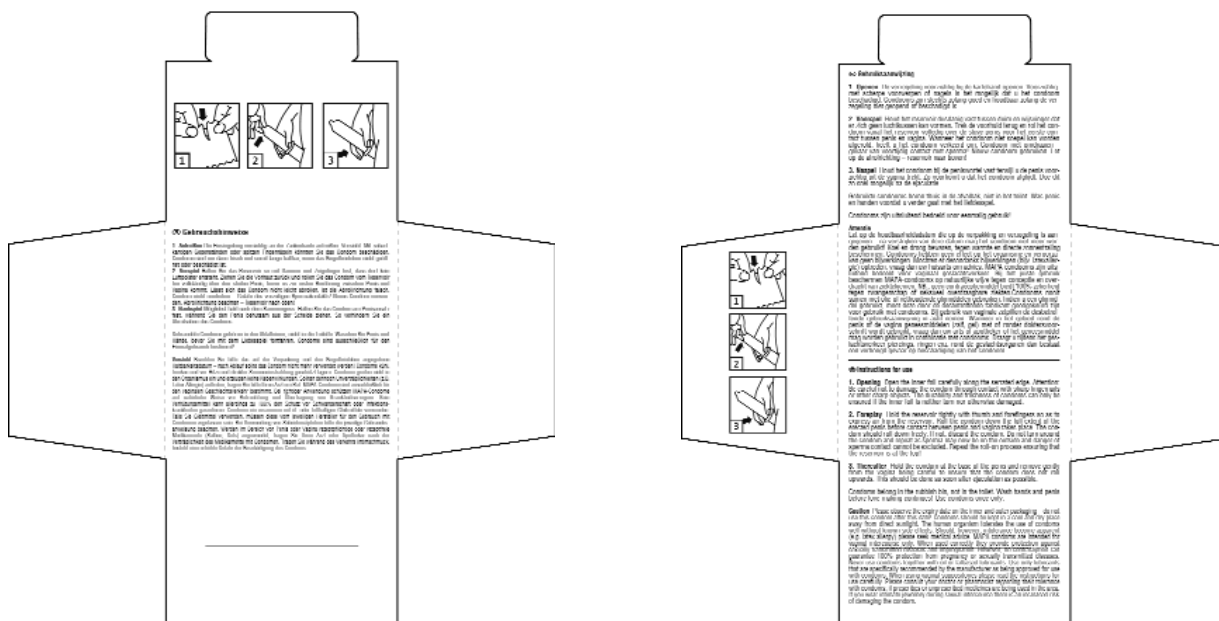

CLASSIC ADVERTISING CONDOMS

PRINTING AREA

Back:

It is not possible to customize or alter the design of the back (interior).

(Please ask if you have any special requests) You do not need to take this page into account in your design!

We will add the correct content!

This page contains important instructions with three pictures on the use of a condom.

You can choose between two options: monolingual or bilingual. The layout changes depending on your choice (see illustration).

You can choose from up to eight languages.

☐ Monolingual

☐ Bilingual